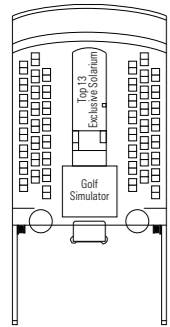

DECK 13
SCHUBERT