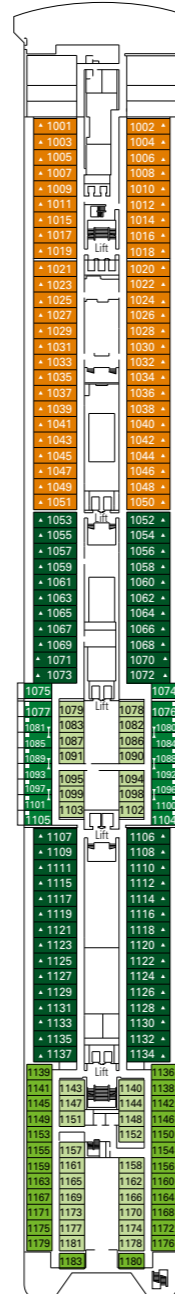

# MSC Sinfonia

Use the deck plans to select your ideal cabin. Choose the deck you wish then use the colours to identify the category of accommodation you desire

980 CABINS | 2679 GUESTS

Data and descriptions are subject to change and will be verified at the time of booking.

All cabins have one double bed convertible to two single beds, except cabins for guests with disabilities or reduced mobility (H).  
3<sup>rd</sup> bed available in all categories  
4<sup>th</sup> bed available in all categories (except Balcony Fantastica, Suite Fantastica and Suite Aurea)

## LEGEND

- ▲ Sofa bed
- 3<sup>rd</sup> and 4<sup>th</sup> bed are bunks
- H Cabin for guests with disabilities or reduced mobility
- 3<sup>rd</sup> bed is a bunk bed
- ↔ Connecting Cabins

DECK 13  
SCHUBERT

DECK 12  
BIZET

DECK 11  
DEBUSSY

DECK 10  
SIBELIUS

DECK 9  
TCHAIKOVSKI

DECK 8  
BACH

DECK 7  
BRAHMS

DECK 6  
MOZART

DECK 5  
BEETHOVEN