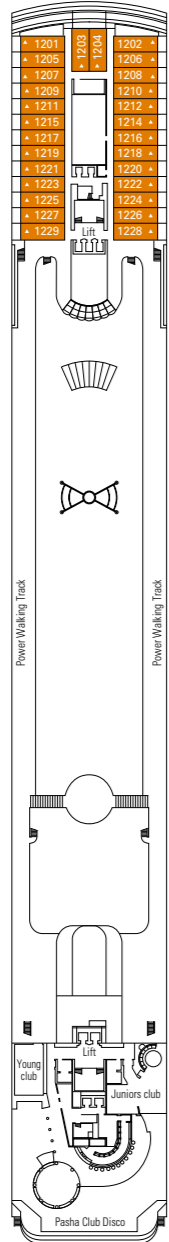

# MSC Sinfonia

Use the deck plans to select your ideal cabin. Choose the deck you wish then use the colours to identify the category of accommodation you desire

980 CABINS | 2679 GUESTS

Data and descriptions are subject to change and will be verified at the time of booking.

## CABIN CATEGORIES AND EXPERIENCES

BELLA · Inside	FANTASTICA · Inside	WELLNESS · Inside	AUREA · Suite
BELLA · Outside with Partial View	FANTASTICA · Ocean View	WELLNESS · Ocean View	
	FANTASTICA · Balcony	WELLNESS · Balcony	
	FANTASTICA · Suite		

All cabins have one double bed convertible to two single beds, except cabins for guests with disabilities or reduced mobility (H).  
3<sup>rd</sup> bed available in all categories  
4<sup>th</sup> bed available in all categories (except Balcony Fantastica, Suite Fantastica and Suite Aurea)

## LEGEND

- ▲ Sofa bed
- 3<sup>rd</sup> and 4<sup>th</sup> bed are bunks
- H Cabin for guests with disabilities or reduced mobility
- 3<sup>rd</sup> bed is a bunk bed
- ↔ Connecting Cabins

DECK 13  
SCHUBERT