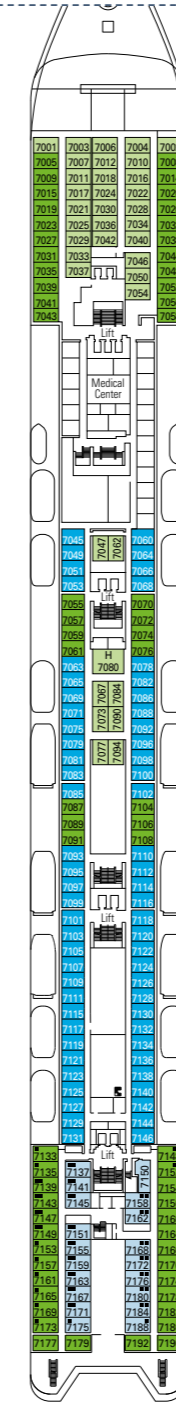

# MSC Sinfonia

Use the deck plans to select your ideal cabin. Choose the deck you wish then use the colours to identify the category of accommodation you desire

980 CABINS | 2679 GUESTS

Data and descriptions are subject to change and will be verified at the time of booking.

All cabins have one double bed convertible to two single beds, except cabins for guests with disabilities or reduced mobility (H).  
3<sup>rd</sup> bed available in all categories  
4<sup>th</sup> bed available in all categories (except Balcony Fantastica, Suite Fantastica and Suite Aurea)

## LEGEND

- ▲ Sofa bed
- 3<sup>rd</sup> and 4<sup>th</sup> bed are bunks
- H Cabin for guests with disabilities or reduced mobility
- 3<sup>rd</sup> bed is a bunk bed
- ↔ Connecting Cabins

DECK 13  
SCHUBERT

DECK 12  
BIZET

DECK 11  
DEBUSSY

DECK 10  
SIBELIUS

DECK 9  
TCHAIKOVSKI

DECK 8  
BACH

DECK 7  
BRAHMS

DECK 6  
MOZART

DECK 5  
BEETHOVEN