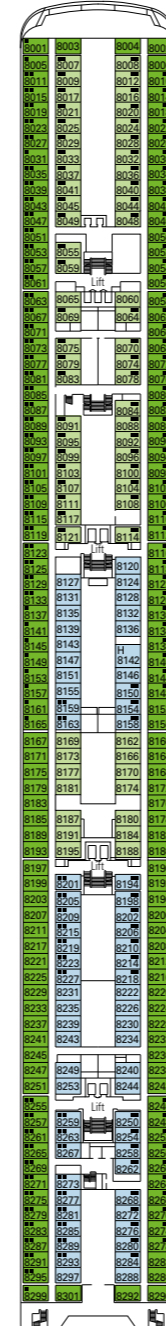

# MSC Sinfonia

Use the deck plans to select your ideal cabin. Choose the deck you wish then use the colours to identify the category of accommodation you desire

980 CABINS | 2679 GUESTS

Data and descriptions are subject to change and will be verified at the time of booking.

All cabins have one double bed convertible to two single beds, except cabins for guests with disabilities or reduced mobility (H).  
3<sup>rd</sup> bed available in all categories  
4<sup>th</sup> bed available in all categories (except Balcony Fantastica, Suite Fantastica and Suite Aurea)

## LEGEND

- ▲ Sofa bed
- 3<sup>rd</sup> and 4<sup>th</sup> bed are bunks
- H Cabin for guests with disabilities or reduced mobility
- 3<sup>rd</sup> bed is a bunk bed
- ↔ Connecting Cabins

DECK 13  
SCHUBERT

DECK 12  
BIZET

DECK 11  
DEBUSSY

DECK 10  
SIBELIUS

DECK 9  
TCHAIKOVSKI

DECK 8  
BACH

DECK 7  
BRAHMS

DECK 6  
MOZART

DECK 5  
BEETHOVEN