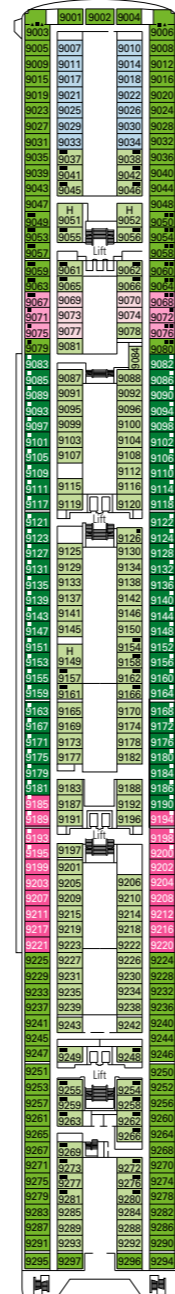

# MSC Sinfonia

Use the deck plans to select your ideal cabin. Choose the deck you wish then use the colours to identify the category of accommodation you desire

980 CABINS | 2679 GUESTS

Data and descriptions are subject to change and will be verified at the time of booking.

All cabins have one double bed convertible to two single beds, except cabins for guests with disabilities or reduced mobility (H).  
3<sup>rd</sup> bed available in all categories  
4<sup>th</sup> bed available in all categories (except Balcony Fantastica, Suite Fantastica and Suite Aurea)

## LEGEND

- ▲ Sofa bed
- 3<sup>rd</sup> and 4<sup>th</sup> bed are bunks
- H Cabin for guests with disabilities or reduced mobility
- 3<sup>rd</sup> bed is a bunk bed
- ↔ Connecting Cabins

DECK 13  
SCHUBERT

DECK 12  
BIZET

DECK 11  
DEBUSSY

DECK 10  
SIBELIUS

DECK 9  
TCHAIKOVSKI

DECK 8  
BACH

DECK 7  
BRAHMS

DECK 6  
MOZART

DECK 5  
BEETHOVEN