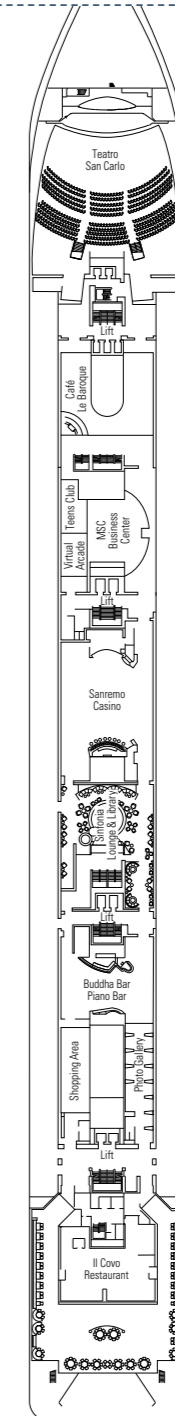

# MSC Sinfonia

Use the deck plans to select your ideal cabin. Choose the deck you wish then use the colours to identify the category of accommodation you desire

980 CABINS | 2679 GUESTS

Data and descriptions are subject to change and will be verified at the time of booking.

All cabins have one double bed convertible to two single beds, except cabins for guests with disabilities or reduced mobility (H).  
3<sup>rd</sup> bed available in all categories  
4<sup>th</sup> bed available in all categories (except Balcony Fantastica, Suite Fantastica and Suite Aurea)

## LEGEND

- ▲ Sofa bed
- 3<sup>rd</sup> and 4<sup>th</sup> bed are bunks
- H Cabin for guests with disabilities or reduced mobility
- 3<sup>rd</sup> bed is a bunk bed
- ↔ Connecting Cabins

DECK 13  
SCHUBERT

DECK 12  
BIZET

DECK 11  
DEBUSSY

DECK 10  
SIBELIUS

DECK 9  
TCHAIKOVSKI

DECK 8  
BACH

DECK 7  
BRAHMS

DECK 6  
MOZART

DECK 5  
BEETHOVEN