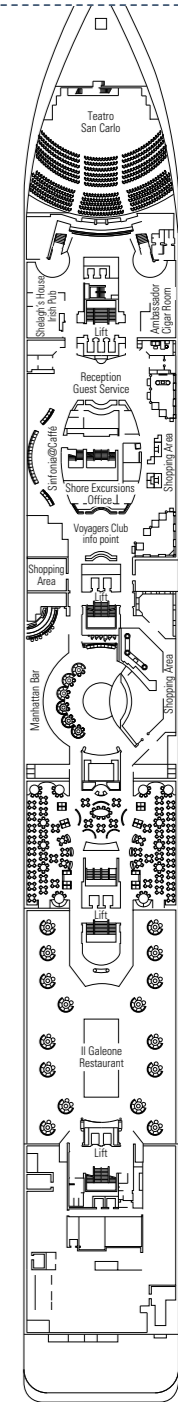

# MSC Sinfonia

Use the deck plans to select your ideal cabin. Choose the deck you wish then use the colours to identify the category of accommodation you desire

980 CABINS | 2679 GUESTS

Data and descriptions are subject to change and will be verified at the time of booking.

All cabins have one double bed convertible to two single beds, except cabins for guests with disabilities or reduced mobility (H).  
3<sup>rd</sup> bed available in all categories  
4<sup>th</sup> bed available in all categories (except Balcony Fantastica, Suite Fantastica and Suite Aurea)

## LEGEND

- ▲ Sofa bed
- 3<sup>rd</sup> and 4<sup>th</sup> bed are bunks
- H Cabin for guests with disabilities or reduced mobility
- 3<sup>rd</sup> bed is a bunk bed
- ↔ Connecting Cabins

DECK 13  
SCHUBERT

DECK 12  
BIZET

DECK 11  
DEBUSSY

DECK 10  
SIBELIUS

DECK 9  
TCHAIKOVSKI

DECK 8  
BACH

DECK 7  
BRAHMS

DECK 6  
MOZART

DECK 5  
BEETHOVEN