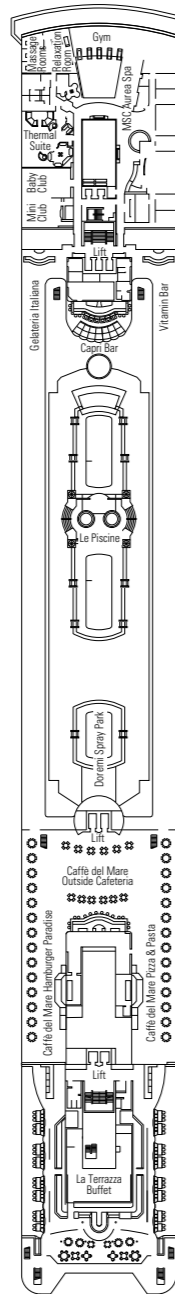

# MSC Sinfonia

Use the deck plans to select your ideal cabin. Choose the deck you wish then use the colours to identify the category of accommodation you desire

980 CABINS | 2679 GUESTS

Data and descriptions are subject to change and will be verified at the time of booking.

All cabins have one double bed convertible to two single beds, except cabins for guests with disabilities or reduced mobility (H).  
3<sup>rd</sup> bed available in all categories  
4<sup>th</sup> bed available in all categories (except Balcony Fantastica, Suite Fantastica and Suite Aurea)

## LEGEND

- ▲ Sofa bed
- 3<sup>rd</sup> and 4<sup>th</sup> bed are bunks
- H Cabin for guests with disabilities or reduced mobility
- 3<sup>rd</sup> bed is a bunk bed
- ↔ Connecting Cabins

DECK 13  
SCHUBERT

DECK 12  
BIZET

DECK 11  
DEBUSSY

DECK 10  
SIBELIUS

DECK 9  
TCHAIKOVSKI

DECK 8  
BACH

DECK 7  
BRAHMS

DECK 6  
MOZART

DECK 5  
BEETHOVEN