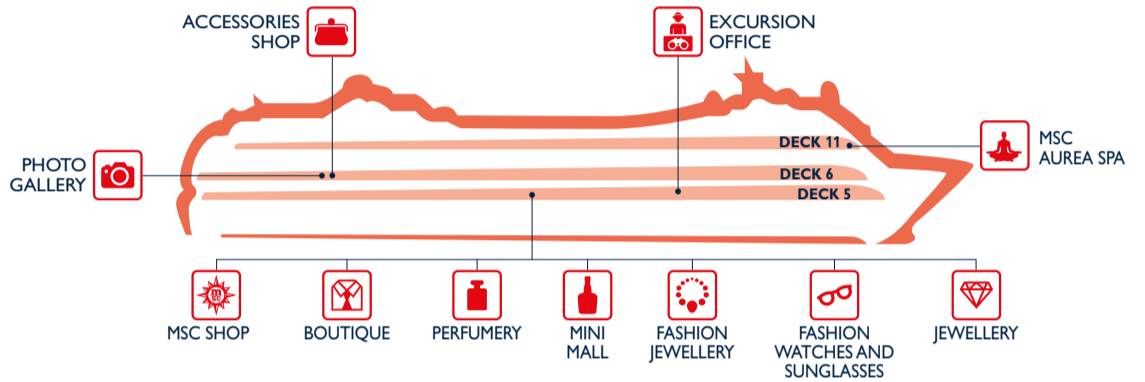

EAT & DRINK

Restaurants	Deck
CAFFÈ DEL MARE (Cafeteria, Hamburger Paradise, Pizza & Pasta)	11
IL COVO	6
IL GALEONE	5
LA TERRAZZA BUFFET	11

Outdoor Bars	Deck
CAPRI BAR	11
GELATERIA ITALIANA	11
TOP 13 BAR	13
VITAMIN BAR	11

Bars	Deck
AMBASSADOR CIGAR ROOM	5
BUDDHA BAR	6
CAFÈ LE BAROQUE	6
MANHATTAN BAR	5
PASHA CLUB DISCO	12
SANREMO CASINO	6
SHELAGH'S HOUSE IRISH PUB	5
SINFONIA LOUNGE & LIBRARY	6

SHOPPING

Shops	Deck
ACCESSORIES SHOP	6
BOUTIQUE	5
EXCURSION OFFICE	5
FASHION JEWELLERY	5
FASHION WATCHES AND SUNGLASSES	5

Shops	Deck
JEWELLERY	5
MSC SHOP	5
MINI MALL	5
MSC AUREA SPA	11
PHOTO GALLERY	6
PERFUMERY	5

ENTERTAINMENT

Fun	Deck
BUDDHA BAR	6
GAMES ARCADE	6
LE PISCINE	11
MANHATTAN BAR	5
PASHA CLUB DISCO	12
SANREMO CASINO	6

Fun	Deck
SHUFFLEBOARD	13
SINFONIA@CAFÈ	5
SINFONIA LOUNGE & LIBRARY	6
TEATRO SAN CARLO	6

FAMILY & FUN

Family Areas	Deck
BABY CLUB (under 3 yrs)	11
DOREMI SPRAY PARK	11
GAMES ARCADE	6
GELATERIA ITALIANA	11
JUNIORS CLUB (7-11 yrs)	12
LE PISCINE	11
MINI CLUB (3-6 yrs)	11