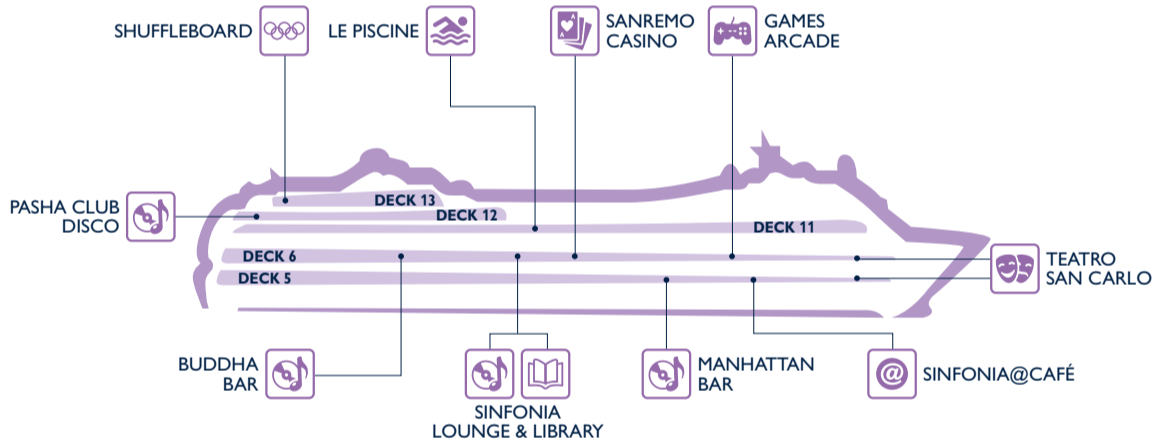

Bars	Deck
AMBASSADOR CIGAR ROOM	5
BUDDHA BAR	6
CAFÈ LE BAROQUE	6
MANHATTAN BAR	5
PASHA CLUB DISCO	12
SANREMO CASINO	6
SHELAGH'S HOUSE IRISH PUB	5
SINFONIA LOUNGE & LIBRARY	6

SHOPPING

Shops	Deck
ACCESSORIES SHOP	6
BOUTIQUE	5
EXCURSION OFFICE	5
FASHION JEWELLERY	5
FASHION WATCHES AND SUNGLASSES	5

Shops	Deck
JEWELLERY	5
MSC SHOP	5
MINI MALL	5
MSC AUREA SPA	11
PHOTO GALLERY	6
PERFUMERY	5

ENTERTAINMENT

Fun	Deck
BUDDHA BAR	6
GAMES ARCADE	6
LE PISCINE	11
MANHATTAN BAR	5
PASHA CLUB DISCO	12
SANREMO CASINO	6

Fun	Deck
SHUFFLEBOARD	13
SINFONIA@CAFÈ	5
SINFONIA LOUNGE & LIBRARY	6
TEATRO SAN CARLO	6

FAMILY & FUN

Family Areas	Deck
BABY CLUB (under 3 yrs)	11
DOREMI SPRAY PARK	11
GAMES ARCADE	6
GELATERIA ITALIANA	11
JUNIORS CLUB (7-11 yrs)	12
LE PISCINE	11
MINI CLUB (3-6 yrs)	11

Family Areas	Deck
MINIGOLF	13
SPORT CENTER	13
TEATRO SAN CARLO	5
TEENS CLUB (15-17 yrs)	6
YOUNG CLUB (12-14 yrs)	12

SPORT & WELLBEING

Sport & Wellbeing	Deck
AUREA SPA RECEPTION	11
JEAN LOUIS DAVID	11
GYM	11
LE PISCINE	11
MASSAGE ROOMS	11
MEDICAL SPA	11
MINIGOLF	13