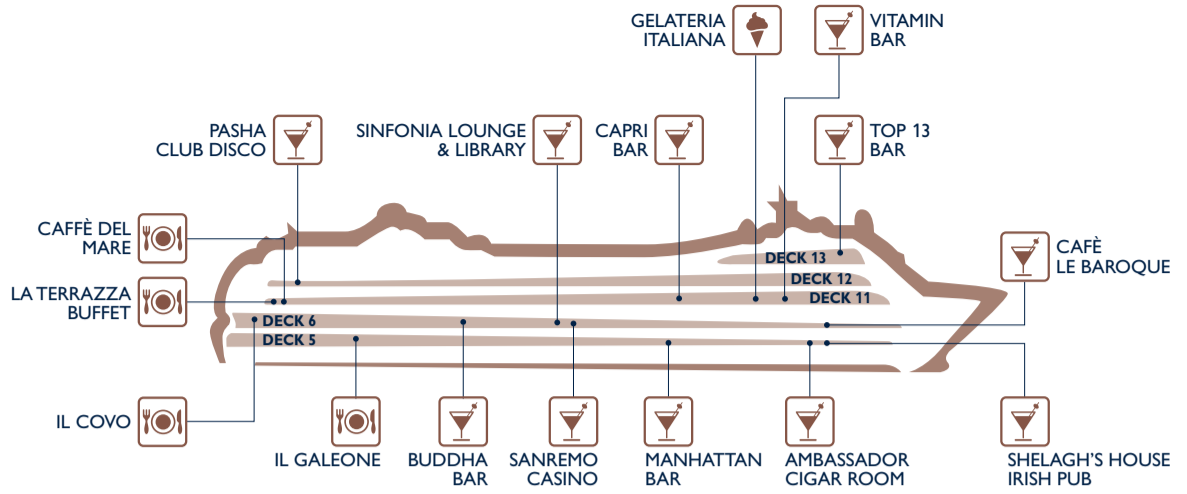

TECHNICAL INFORMATION	
GROSS TONNAGE	65.542 tons
LENGTH / HEIGHT	274,9 m / 54 m
TOTAL NUMBER OF GUESTS	2,679
LIFTS	9
VOLTAGE	110/220 volts
WI-FI	Everywhere on board
POOLS	2
DECKS	13

MUSTER STATION			DECK
	A, B, N, O,	Cafè Le Baroque	6
	C, D, E, P, Q, R,	MSC Business Center & Teens Club	6
	F, G, H, S, T, U,	Sanremo Casino	6
	I, V	Sinfonia Lounge & Library	6
	J, W	Buddha Bar	6
	K, L, M, X, Y, Z	Photo Gallery & Shopping Area	6

Muster stations are located on the external deck, in the vicinity of the areas indicated

INFORMATION	EXCURSION OFFICE	LIFT	STAIRS	TELEPHONE	EXIT ENTRANCE
TOILETS	CHANGING STATION	SMOKING AREAS <i>Further restrictions may apply depending on local regulations. Please always refer to the signs available.</i>			

- | | | | | | |
|---|---|---|---------------------------------|--|--|
| DECK 13
Golf Simulator
Minigolf
Shuffleboard
Sport Center
TOP 13 Exclusive Solarium | DECK 12
Juniors Club
Pasha Club Disco
Power Walking Track
Young Club | DECK 11
Baby Club
Caffè del Mare
Cafeteria, Hamburger Paradise, Pizza & Pasta
Capri Bar
Doremi Spray Park
Gelateria Italiana
Gym
La Terrazza Buffet
Le Piscine
Mini Club
MSC Aurea Spa
Vitamin Bar | DECK 7
Medical Center | DECK 6
Buddha Bar
Cafè Le Baroque
Games Arcade
Il Covo Restaurant
MSC Business Center
Photo Gallery
Sanremo Casino
Shopping Area
Sinfonia Lounge & Library
Teatro San Carlo
Teens Club | DECK 5
Ambassador Cigar Room
Excursion Office
Il Galeone Restaurant
Manatthan Bar
Reception - Guest service
Shelagh's House Irish Pub
Shopping Area
Sinfonia@Cafè
Voyagers Club Info Point
DECK 4
Tender Access |
|---|---|---|---------------------------------|--|--|

Bars	Deck
AMBASSADOR CIGAR ROOM	5
BUDDHA BAR	6
CAFÈ LE BAROQUE	6
MANHATTAN BAR	5
PASHA CLUB DISCO	12
SANREMO CASINO	6
SHELAGH'S HOUSE IRISH PUB	5
SINFONIA LOUNGE & LIBRARY	6

SHOPPING

Shops	Deck
ACCESSORIES SHOP	6
BOUTIQUE	5
EXCURSION OFFICE	5
FASHION JEWELLERY	5
FASHION WATCHES AND SUNGLASSES	5