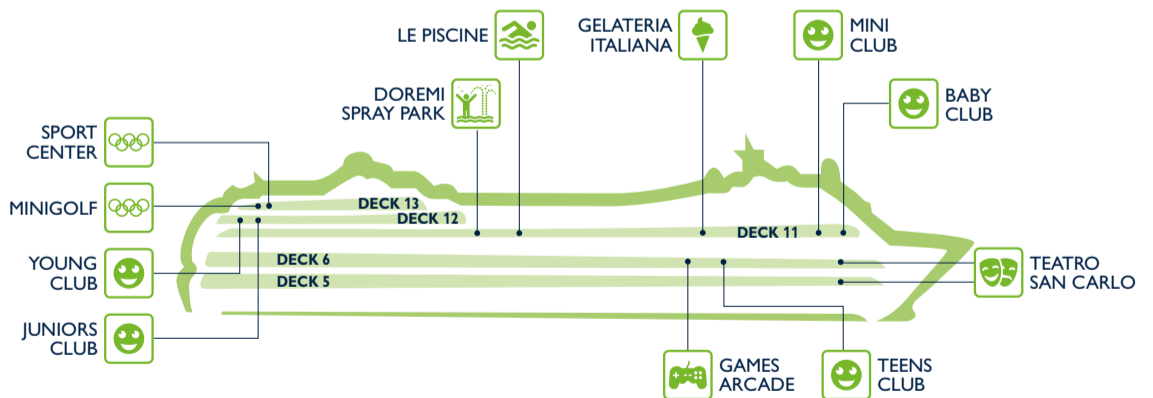

Shops	Deck
JEWELLERY	5
MSC SHOP	5
MINI MALL	5
MSC AUREA SPA	11
PHOTO GALLERY	6
PERFUMERY	5

ENTERTAINMENT

Fun	Deck
BUDDHA BAR	6
GAMES ARCADE	6
LE PISCINE	11
MANHATTAN BAR	5
PASHA CLUB DISCO	12
SANREMO CASINO	6

Fun	Deck
SHUFFLEBOARD	13
SINFONIA@CAFÈ	5
SINFONIA LOUNGE & LIBRARY	6
TEATRO SAN CARLO	6

FAMILY & FUN

Family Areas	Deck
BABY CLUB (under 3 yrs)	11
DOREMI SPRAY PARK	11
GAMES ARCADE	6
GELATERIA ITALIANA	11
JUNIORS CLUB (7-11 yrs)	12
LE PISCINE	11
MINI CLUB (3-6 yrs)	11

Family Areas	Deck
MINIGOLF	13
SPORT CENTER	13
TEATRO SAN CARLO	5
TEENS CLUB (15-17 yrs)	6
YOUNG CLUB (12-14 yrs)	12

SPORT & WELLBEING

Sport & Wellbeing	Deck
AUREA SPA RECEPTION	11
JEAN LOUIS DAVID	11
GYM	11
LE PISCINE	11
MASSAGE ROOMS	11
MEDICAL SPA	11
MINIGOLF	13

Sport & Wellbeing	Deck
POWER WALKING TRACK	12
TANNING LAMPS	11
SHUFFLEBOARD	13
SPORT CENTER	13
THERMAL AREA	11
TOP 13 EXCLUSIVE SOLARIUM	13
WHIRLPOOL BATH	11