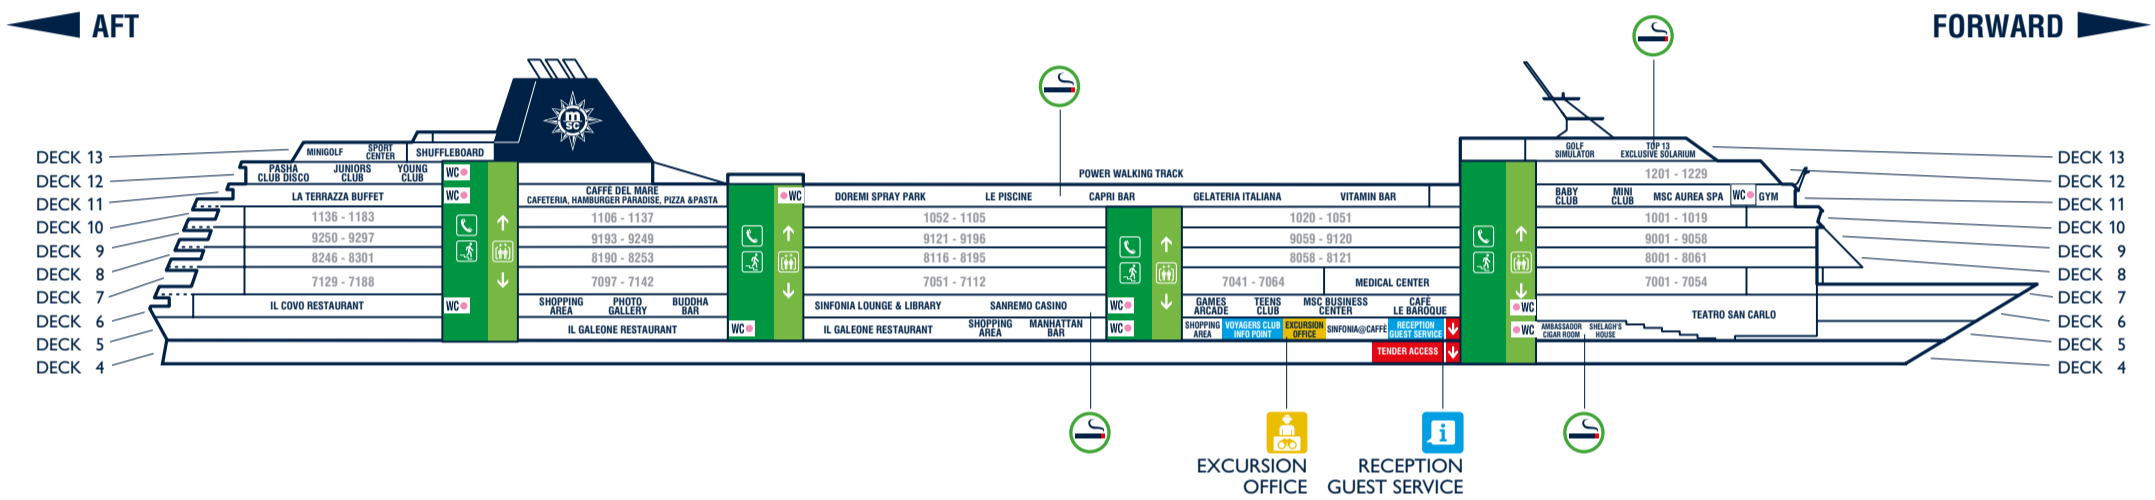

USEFUL NUMBERS	
RECEPTION - GUEST SERVICE	99
EXCURSION OFFICE	4034
MEDICAL EMERGENCY	111
MINI & JUNIORS CLUB	4108
MSC AUREA SPA	4114
JEAN LOUIS DAVID - HAIR SALON	2732
ONBOARD EMERGENCY NUMBER	2300
MSC SINFONIA (for ship emergency)	Check on your Cruise Card

TECHNICAL INFORMATION	
GROSS TONNAGE	65.542 tons
LENGTH / HEIGHT	274,9 m / 54 m
TOTAL NUMBER OF GUESTS	2,679
LIFTS	9
VOLTAGE	110/220 volts
WI-FI	Everywhere on board
POOLS	2
DECKS	13

MUSTER STATION			DECK
	A, B, N, O,	Cafè Le Baroque	6
	C, D, E, P, Q, R,	MSC Business Center & Teens Club	6
	F, G, H, S, T, U,	Sanremo Casino	6
	I, V	Sinfonia Lounge & Library	6
	J, W	Buddha Bar	6
	K, L, M, X, Y, Z	Photo Gallery & Shopping Area	6

Muster stations are located on the external deck, in the vicinity of the areas indicated

INFORMATION	EXCURSION OFFICE	LIFT	STAIRS	TELEPHONE	EXIT ENTRANCE
TOILETS	CHANGING STATION	SMOKING AREAS <i>Further restrictions may apply depending on local regulations. Please always refer to the signs available.</i>			

- | | | | | | |
|---|---|---|---------------------------------|--|--|
| DECK 13
Golf Simulator
Minigolf
Shuffleboard
Sport Center
TOP 13 Exclusive Solarium | DECK 12
Juniors Club
Pasha Club Disco
Power Walking Track
Young Club | DECK 11
Baby Club
Caffè del Mare
Cafeteria, Hamburger Paradise, Pizza & Pasta
Capri Bar
Doremi Spray Park
Gelateria Italiana
Gym
La Terrazza Buffet
Le Piscine
Mini Club
MSC Aurea Spa
Vitamin Bar | DECK 7
Medical Center | DECK 6
Buddha Bar
Cafè Le Baroque
Games Arcade
Il Covo Restaurant
MSC Business Center
Photo Gallery
Sanremo Casino
Shopping Area
Sinfonia Lounge & Library
Teatro San Carlo
Teens Club | DECK 5
Ambassador Cigar Room
Excursion Office
Il Galeone Restaurant
Manatthan Bar
Reception - Guest service
Shelagh's House Irish Pub
Shopping Area
Sinfonia@Cafè
Voyagers Club Info Point
DECK 4
Tender Access |
|---|---|---|---------------------------------|--|--|